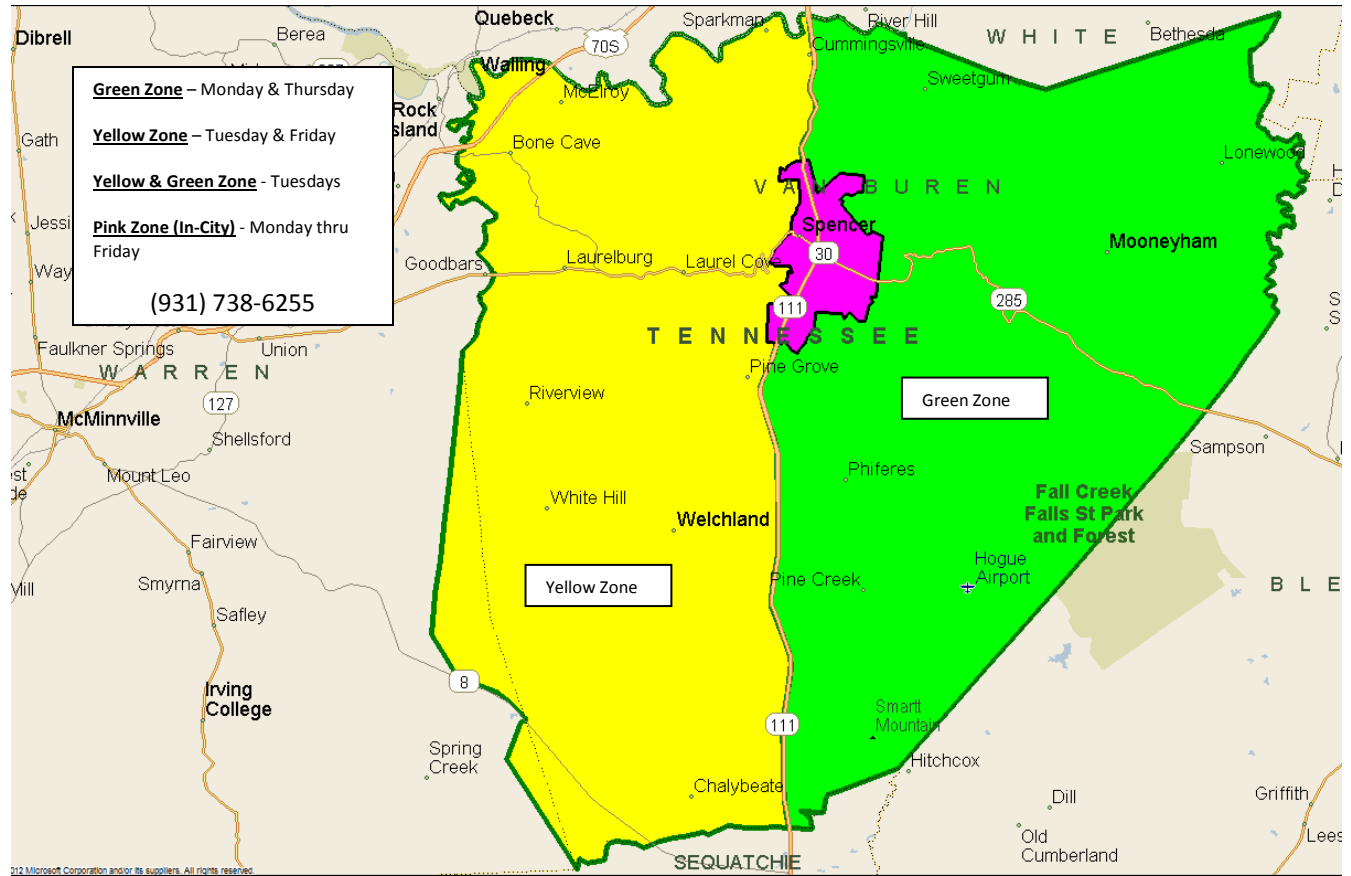

Van Buren County Zone Card

One-Way \$1.00 Zone Days, Out of Zone Days \$2.50 upon availability

Schedule your plans according to zones Monday - Friday 8:00 AM - 4:30 PM

Arrange your activities between the hours 10:00 AM and 2:00 PM

Van Buren County Routes

Destination/Cost	Day of Week	Schedule
McMinnville, \$2.50 One-Way	Monday, Wednesday & Friday	Based on 1 st Appointment. Make appointment between 9:00 AM and 2:00 PM
Sparta, \$2.50 One-Way	Monday thru Friday	Based on 1 st Appointment. Make appointment between 9:00 AM and 2:00 PM
Nashville, \$11.00 One-Way	Monday thru Friday	Departs Spencer 4:30, 7:30 & 10:30 AM. Returns Spencer 1:30, 4:30 & 7:30 PM
Crossville, \$5.50 One-Way	Thursday	Based on 1 st Appointment. Make appointment between 9:00 AM and 2:00 PM
Smithville, \$4.50 One-Way	Friday	Based on 1 st Appointment. Make appointment between 9:00 AM and 2:00 PM
Cookeville, (South Feeder). \$4.00 One-Way	Monday thru Friday	Based on 1 st Appointment. Make appointment between 9:00 AM and 2:00 PM