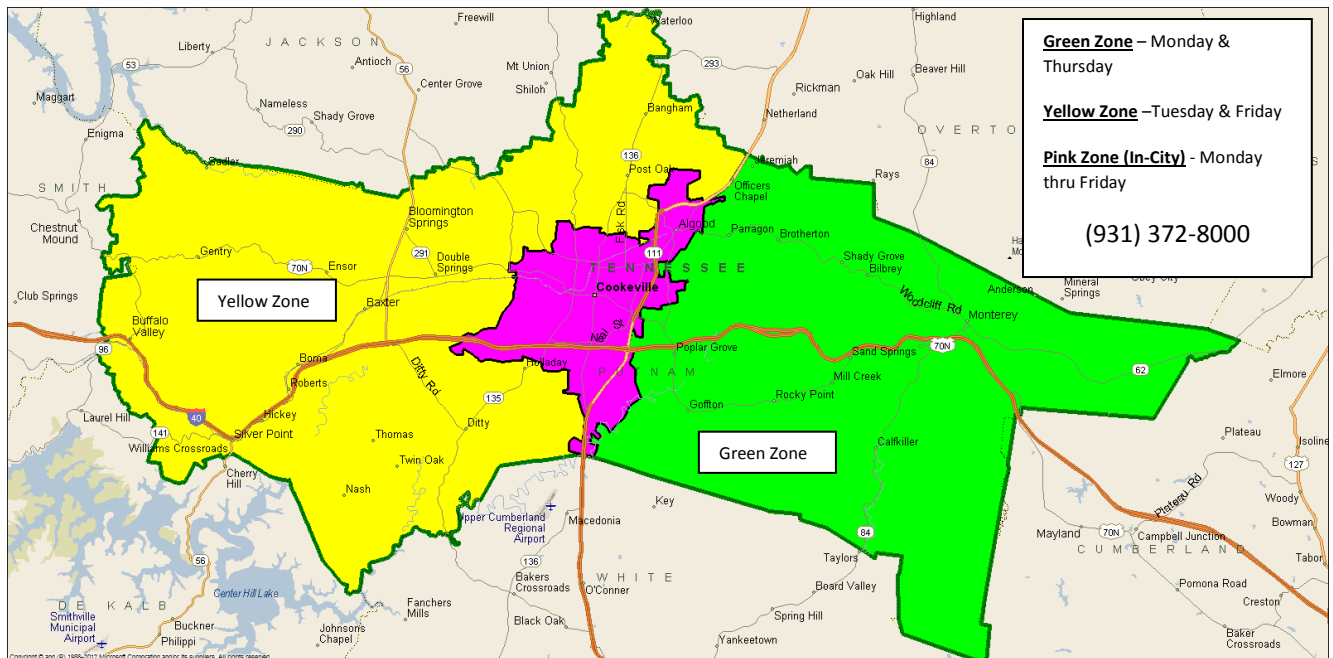

Putnam County Zone Card

One-Way \$1.00 Zone Days, Out of Zone Days \$2.50 upon availability

Schedule your plans according to zones Monday - Friday 8:00 AM - 4:30 PM

Arrange your activities between the hours 10:00 AM and 2:00 PM

Putnam County Routes

Destination/Cost	Day of Week	Schedule
Livingston, \$2.50 One-Way	Monday Thru Friday	Departs Cookeville 7:00 AM and 1:45 PM. Return Cookeville 8:00 AM and 3:00 PM
Nashville (I-40 Express), \$9.50 One-Way	Monday thru Friday	Departs Cookeville 6:00 AM, 9:00 AM & 12:00 PM. Returns Cookeville 12:30 PM, 3:30 PM and 6:30 PM
Murfreesboro, \$8.50 One-Way	Tuesday & Thursday	Departs Cookeville 7:00 AM. Returns Cookeville 3:00 PM
Sparta, \$2.50 One-Way	Monday Thru Friday	Departs Cookeville 9:00 AM Returns Cookeville 2:00 PM