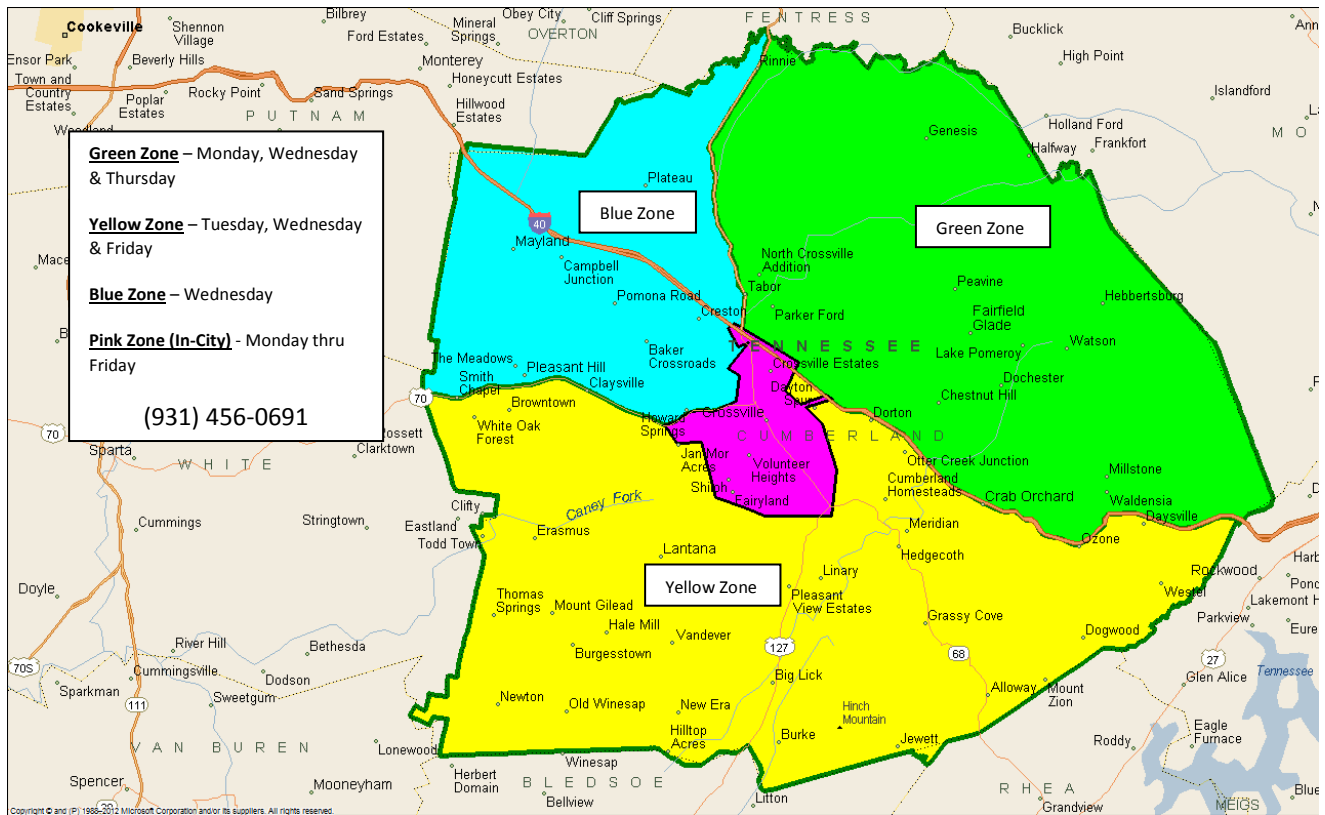

Cumberland County Zone Card

One-Way \$1.00 Zone Days, Out of Zone Days \$2.50 upon availability

Schedule your plans according to zones Monday - Friday 8:00 AM - 4:30 PM

Arrange your activities between the hours 10:00 AM and 2:00 PM

Cumberland County Routes

Destination/Cost	Day of Week	Schedule
Cookeville, \$4.00 One-Way	Monday Thru Friday	Make appointment at 10:00 AM-12:00PM
Sparta, \$3.50 One-Way	Monday, Wednesday & Friday	Make appointment at 10:00 AM-12:00PM
Jamestown, \$4.50 One-Way	Tuesday & Thursday	Make appointment at 10:00 AM
Oak Ridge, \$7.00 One-Way	Monday & Wednesday	Make appointment at 10:00 AM-12:00PM Eastern
Knoxville, \$8.50 One-Way Knoxville Airport \$10.00 One-Way	Monday & Wednesday	Make appointment at 10:00 AM No later than 12PM Eastern, Depart Knoxville Airport 11:00 AM Eastern
Nashville (I-40 express), \$13.00 One-Way	Monday thru Friday	Departs Crossville 5:00 AM, 8:00 AM & 11:00 AM. Returns Crossville 1:30 PM, 4:30 PM and 7:30 PM

Project Funded Under an Agreement with the Tennessee Department of Transportation

TDD/TTY (Telecommunication Device for the Deaf)

LEP (Limited English Service Available)

TTD Users Call 1-800-848-0298